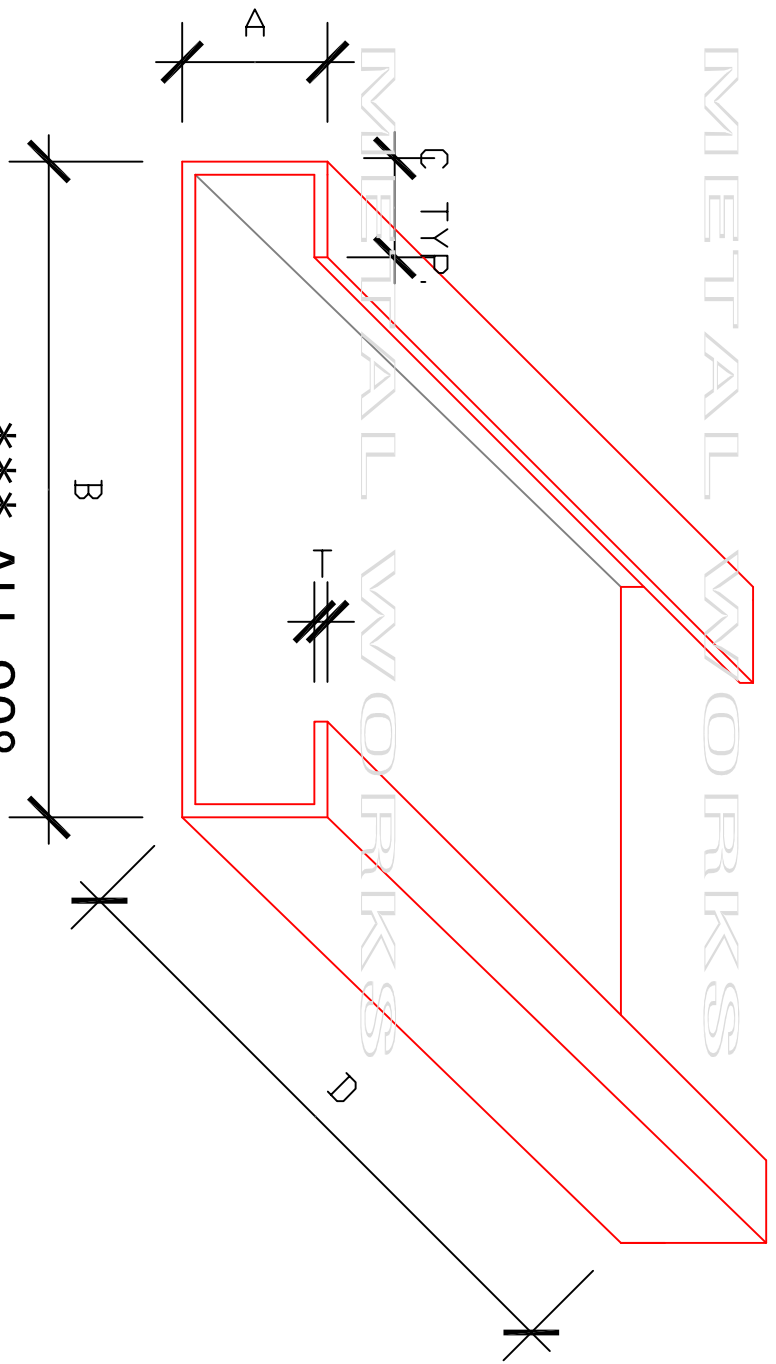

PRK METAL WORKS

*** ALL 90°
ITEM 6

N°	QTY.	A	B	C	D	T	REMARK
1							
2							
3							
4							

PRK METAL WORKS	
19489 - 92 Ave. Surrey, BC V4N 4G6 Tel: 604-882-8699 Fax: 604-882-8799	
Customer Information	
NAME:	
COMPANY:	
ADDRESS:	
TEL/FAX:	
Project:	
Date:	Drawn: <i>DR</i>
Drawing Title:	Check/Ref. Drq.
FORM PLATES	PO
	Job. No.
	Drq. No: 18-06-25-006
	Rev.