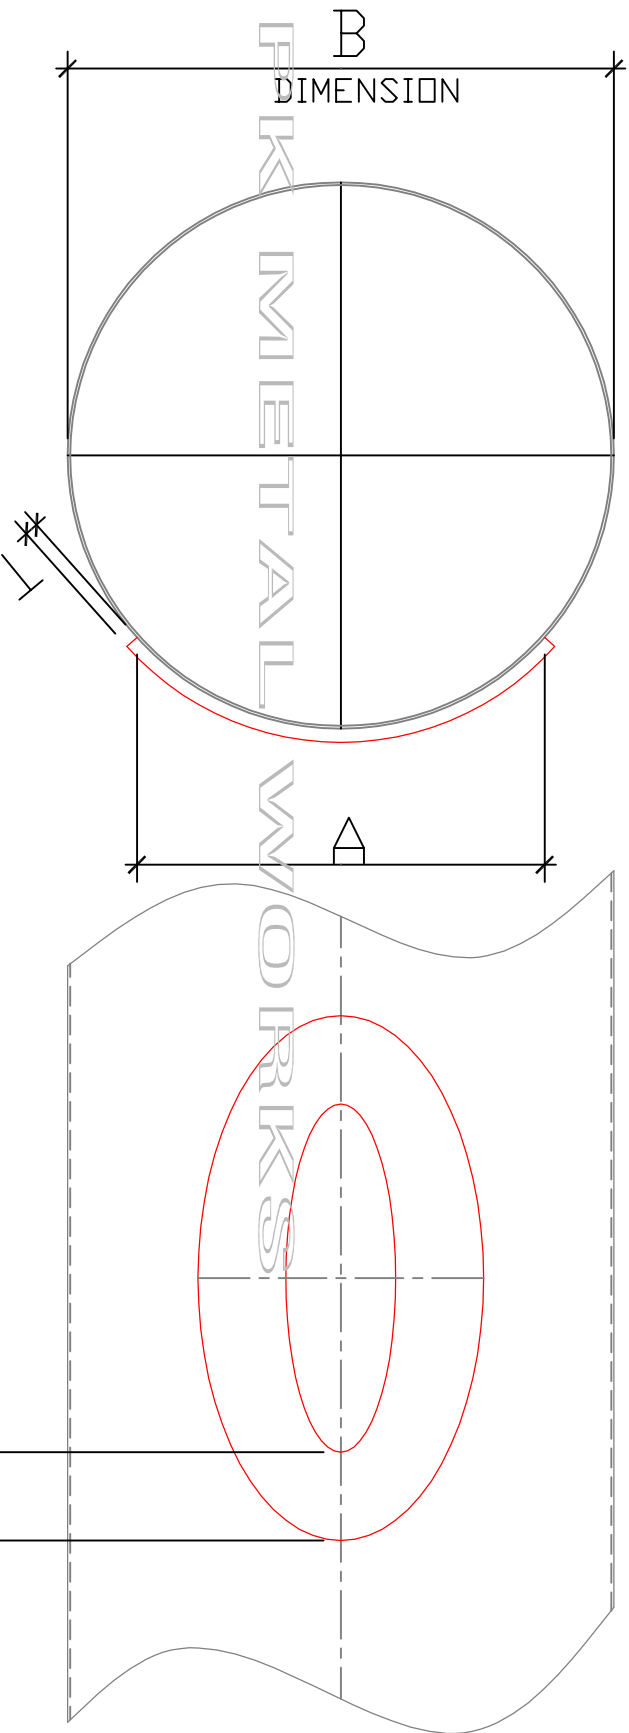

PK METAL WORKS

PK METAL WORKS

N°	QTY	A	B	C	T	REMARK
1						
2						
3						
4						

19469 - 92 Ave, Surrey, BC V4N 4G6
 Tel: 604-882-8699 Fax: 604-882-8799

Customer Information

NAME: _____

COMPANY: _____

ADDRESS: _____

TEL/FAAX: _____

Project: _____

Date: _____ Drawn: DR

Drawing Title: DOUBLE PLATES Check Ref. Drg. PO

Job. No. _____ Drg. No: 06-17-001

Rev. _____

FINISH:	REMARK
MATERIAL	
HOLES:	
BOLT:	
PAINT:	
SCALE NTS	