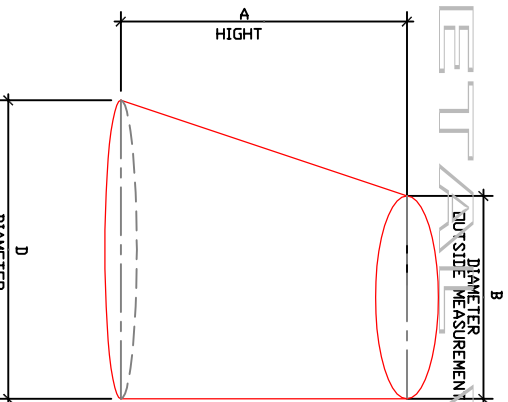

P K METAL WORKS

TOP VIEW

P K METAL WORKS

P K METAL WORKS

ECCENTRIC CONE

N°	QTY	A	B	D	T	REMARK
1						
2						
3						
4						

 <p>19469 - 92 Ave, Surrey, BC V4N 4G6 Tel: 604-882-8699 Fax: 604-882-8799</p>	
Customer Information	
NAME:	
COMPANY:	
ADDRESS:	
TEL/FAAX:	
Project:	
Date:	Drawn <i>DR</i>
Drawing Title:	Check Ref. Drg.
ECCENTRIC CONE TYPE #2	PO
	Job. No.
	Dwg. No. 06-15-002
	Rev.